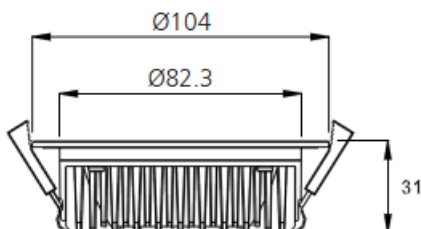

SE-CL29-10WH