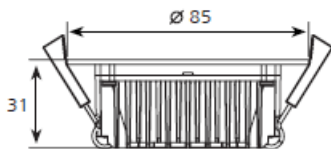

SE-CL22-10WH